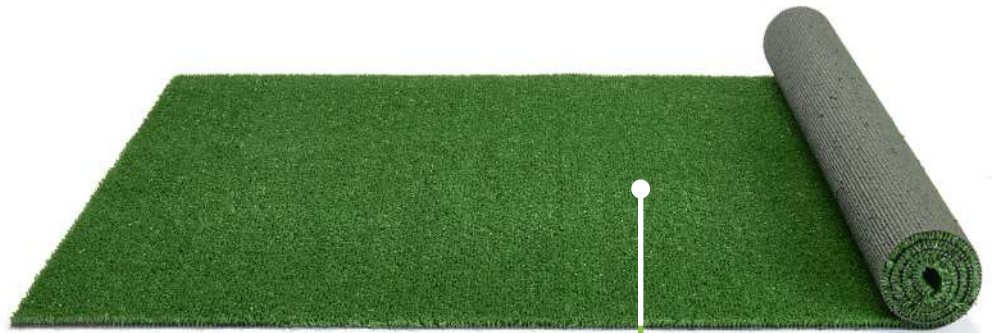

Use: garden - terrace - balcony - shop layout

CHARACTERISTICS

Fibres composition: **100% PP**

Fibres weight: **440 g / m² ± 10%**

Total weight: **1250 g / m² ± 10%**

Straight fibres 

Gauge : 1/8"

REFERENCES AND EAN CODES

2 m x 25 m QUECO0671C2 / 3700379016295

4 m x 25 m QUECO0671C4 / 3700379016301

IMPORTANT

As colour might slightly vary from batch to batch, batches must not be mixed.

SOMMER NEEDLEPUNCH

341, rue de la Mairie