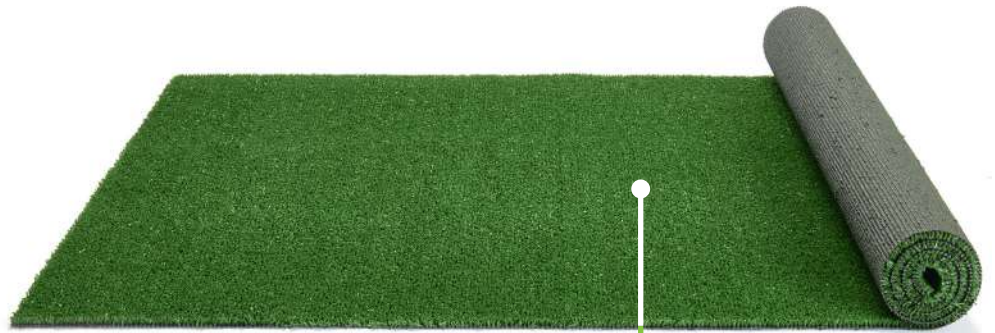

Use: garden - terrace - balcony - shop layout

Fibres height: ± 6 mm
Total height: ± 7 mm

CHARACTERISTICS

Fibres composition: **100% PP**

Fibres weight: **440 g / m² \pm 10%**

Total weight: **1250 g / m² \pm 10%**

Straight fibres 

Gauge : 1/8"

REFERENCES AND EAN CODES

2 m x 25 m QUECO0671C2 / 3700379016295

4 m x 25 m QUECO0671C4 / 3700379016301

IMPORTANT

As colour might slightly vary from batch to batch, batches must not be mixed.